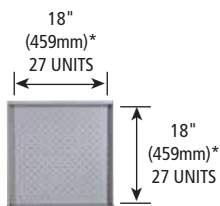

CL Width Easy-Order Cabinet Combinations

*inside usable drawer dimensions

CL Width Cabinets

- 100% extension drawers with 165 lb. load capacity

Our most compact footprint, these cabinets are perfect for small, tight spaces. They also make easy-to-manuever mobile cabinets.